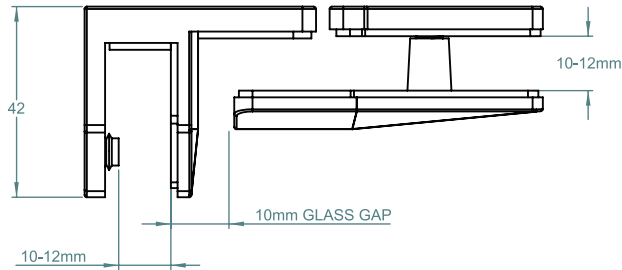

# LATCH GLASS TO GLASS REVERSE 90°

TO ORDER SPECIFY:

**POLYMER SIDE PULL INC.**  
600G90RP POLISHED FINISH  
600G90RS SATIN FINISH  
600G90RB BLACK FINISH

FRONT  
ISOMETRIC VIEW

REAR  
ISOMETRIC VIEW

FITS SIDE PULLS:  
\* POLARIS 2205 S/S  
\* NATIONWIDE INDUSTRIES  
\* DOWNEE  
\* D&D TECHNOLOGIES