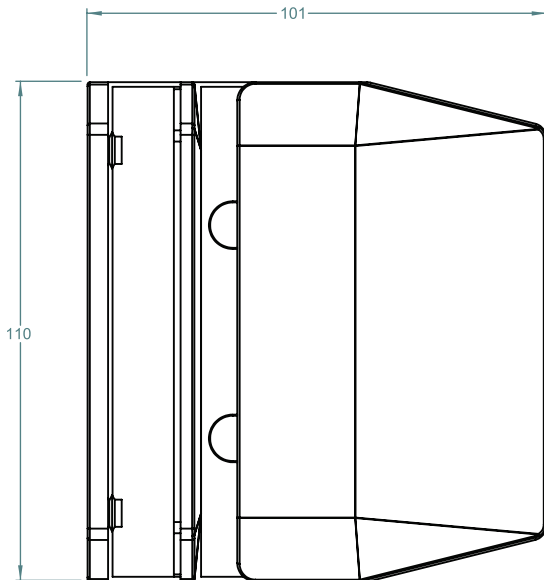

# LATCH GLASS TO GLASS REVERSE 90°

TO ORDER SPECIFY:

**POLYMER SIDE PULL INC.**  
600G90RP POLISHED FINISH  
600G90RS SATIN FINISH  
600G90RB BLACK FINISH

FRONT  
ISOMETRIC VIEW

REAR  
ISOMETRIC VIEW

FITS SIDE PULLS:  
\* POLARIS 2205 S/S  
\* NATIONWIDE INDUSTRIES  
\* DOWNEE  
\* D&D TECHNOLOGIES