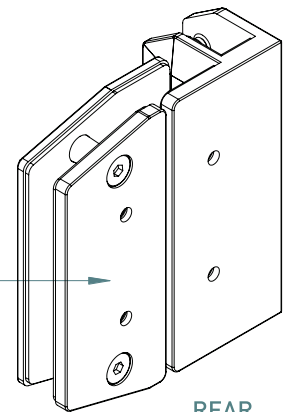

# LATCH GLASS TO GLASS REVERSE 90°

TO ORDER SPECIFY:

**POLYMER SIDE PULL INC.**  
600G90RP POLISHED FINISH  
600G90RS SATIN FINISH  
600G90RB BLACK FINISH

FRONT  
ISOMETRIC VIEW

REAR  
ISOMETRIC VIEW

FITS SIDE PULLS:  
\* POLARIS 2205 S/S  
\* NATIONWIDE INDUSTRIES  
\* DOWNEE  
\* D&D TECHNOLOGIES