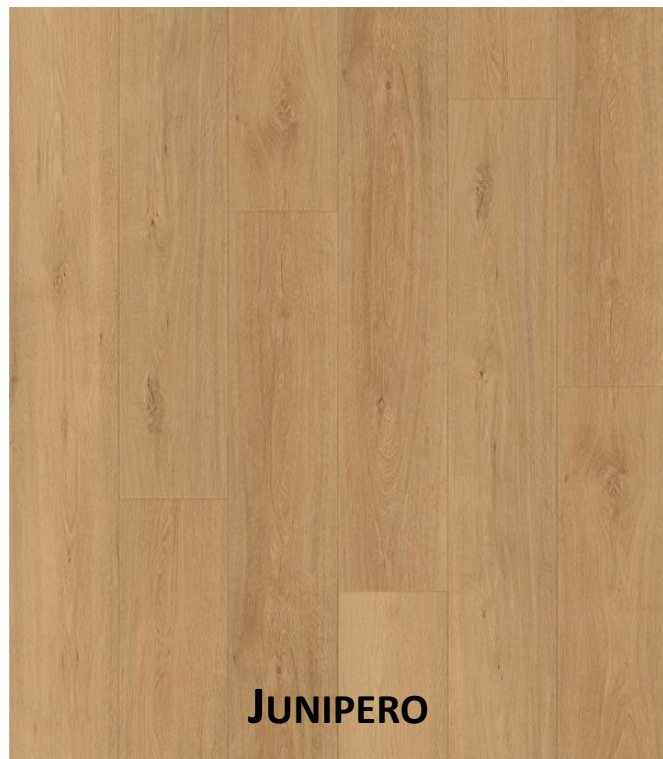

Floor Type	SPC Ridge Core
Distributor/Brand	BHW Floors
Collection	Sawatch Collection
Color	Belmont, Cimarron, Euclid, Junipero, Keystone, Loma, Mira Mar, Molino, Obispo, Silverthorne, Somerset, Termino
Sq.Ft./Carton	28.84 ft <sup>2</sup>
Weight/Carton	53 lbs
Quantity/Carton	12 Planks
Construction	Textured
Thickness	5.5mm (7/32") including 1.5mm EVA Pad
Width	7-7/32"
Length	48"
Installation	Float
Warranty	50yr Residential / 15yr Light Commercial

**BELMONT**

**CIMARRON**

**EUCLID**

**JUNIPERO**

**KEYSTONE**

**LOMA**

A close-up view of a light-colored wood flooring with a subtle, natural grain pattern. The planks are arranged in a staggered pattern, and the overall tone is a soft, muted taupe.

**MIRA MAR**

A close-up view of a medium-brown wood flooring with a prominent, wavy grain pattern. The planks are arranged in a staggered pattern, and the overall tone is a rich, warm chocolate brown.

**MOLINO**